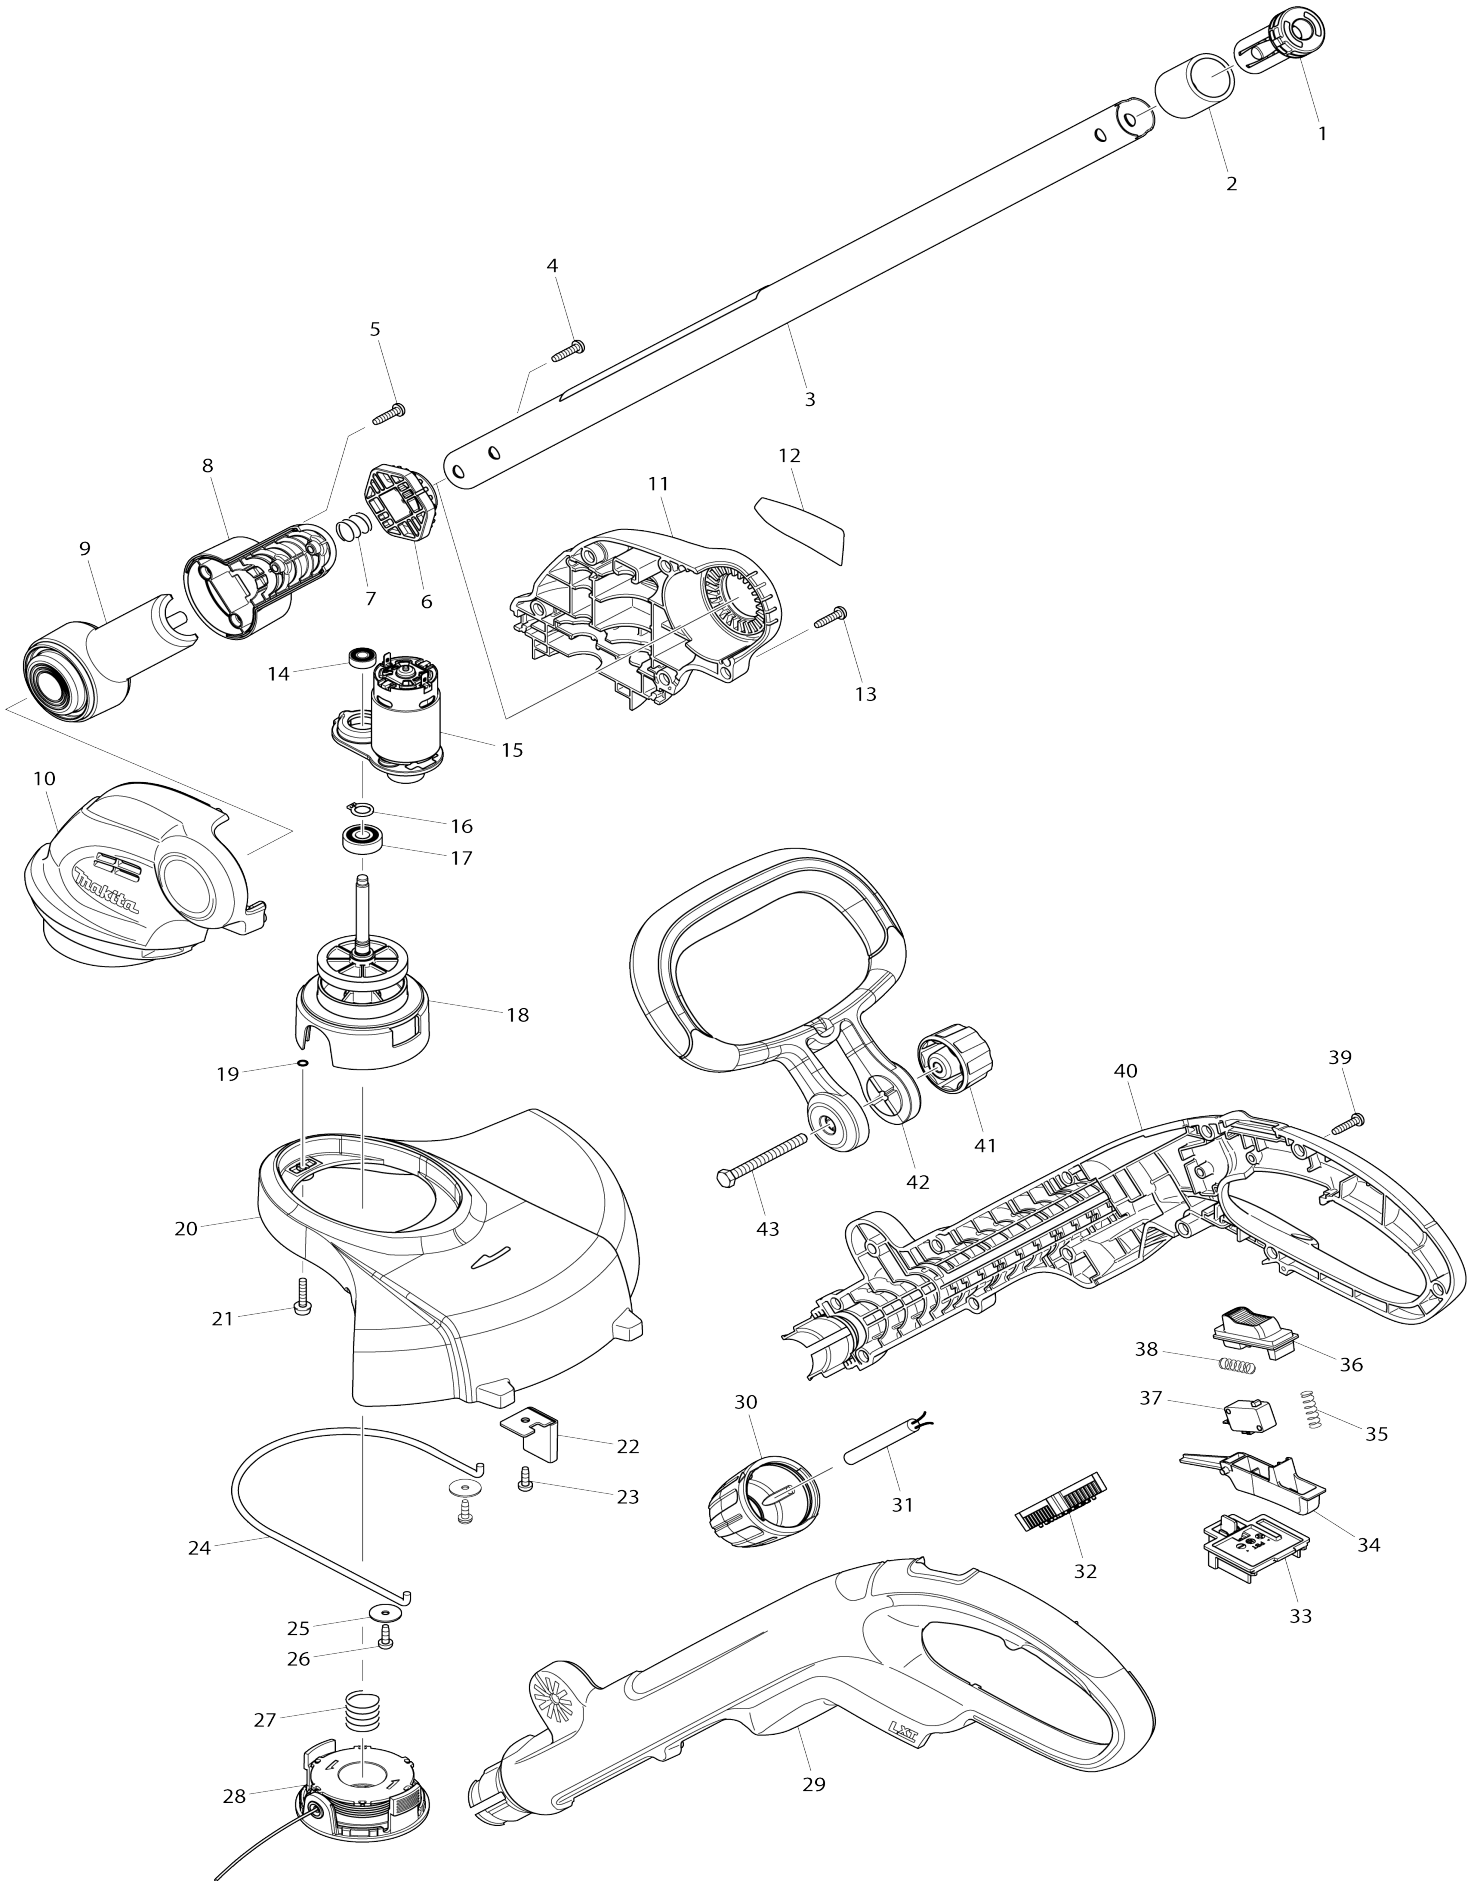

# Model No.DUR181 260MM CORDLESS STRING TRIMMER

# Model No.DUR181 260MM CORDLESS STRING TRIMMER

Item No.	Parts No.	Description
001	453357-2	PIPE CAP
002	422089-2	RUBBER SLEEVE 25
003	141339-3	PIPE25 COMPLETE
C10	890862-2	CAUTION LABEL
004	265995-6	TAPPING SCREW 4X18
005	265995-6	TAPPING SCREW 4X18
006	451896-6	LOCK OFF BUTTON B
007	231113-8	COMPRESSION SPRING 12
008	188870-8	PIPE HOLDER SET
008		INC. 9
009	188870-8	PIPE HOLDER SET
009		INC. 8
010	187413-3	MOTOR HOUSING SET
C10	263002-9	RUBBER PIN 4
C20	263005-3	RUBBER PIN 6
C30	931102-0	HEX. NUT M4
010		INC. 11
010-1	187413-3	MOTOR HOUSING SET
C10	263002-9	RUBBER PIN 4
C20	263005-3	RUBBER PIN 6
C30	931102-0	HEX. NUT M4
010-1		INC. 11
011	187413-3	MOTOR HOUSING SET
C10	263002-9	RUBBER PIN 4
C20	263005-3	RUBBER PIN 6
C30	931102-0	HEX. NUT M4
011		INC. 10
011-1	187413-3	MOTOR HOUSING SET
C10	263002-9	RUBBER PIN 4
C20	263005-3	RUBBER PIN 6
C30	931102-0	HEX. NUT M4
011-1		INC. 10
012	815V40-5	DUR181 NAME PLATE
013	265995-6	TAPPING SCREW 4X18
014	210006-2	BALL BEARING 696ZZ
015	629932-8	DC MOTOR
016	961004-6	RETAINING RING (EXT) S-8
017	211032-4	BALL BEARING 608ZZ
018	141338-5	GEAR SHAFT COMPLETE
C10	227283-9	SPUR GEAR 48
C20	266744-4	+ PAN HEAD SCREW M4X8
C30	326159-8	GEAR SHAFT
C40	453360-3	SPOOL HOLDER
019	213023-1	O RING 4
020	453353-0	SAFETY COVER
021	911139-3	PAN HEAD SCREW M4X20 WG
022	123169-4	CORD CUTTER ASSEMBLY