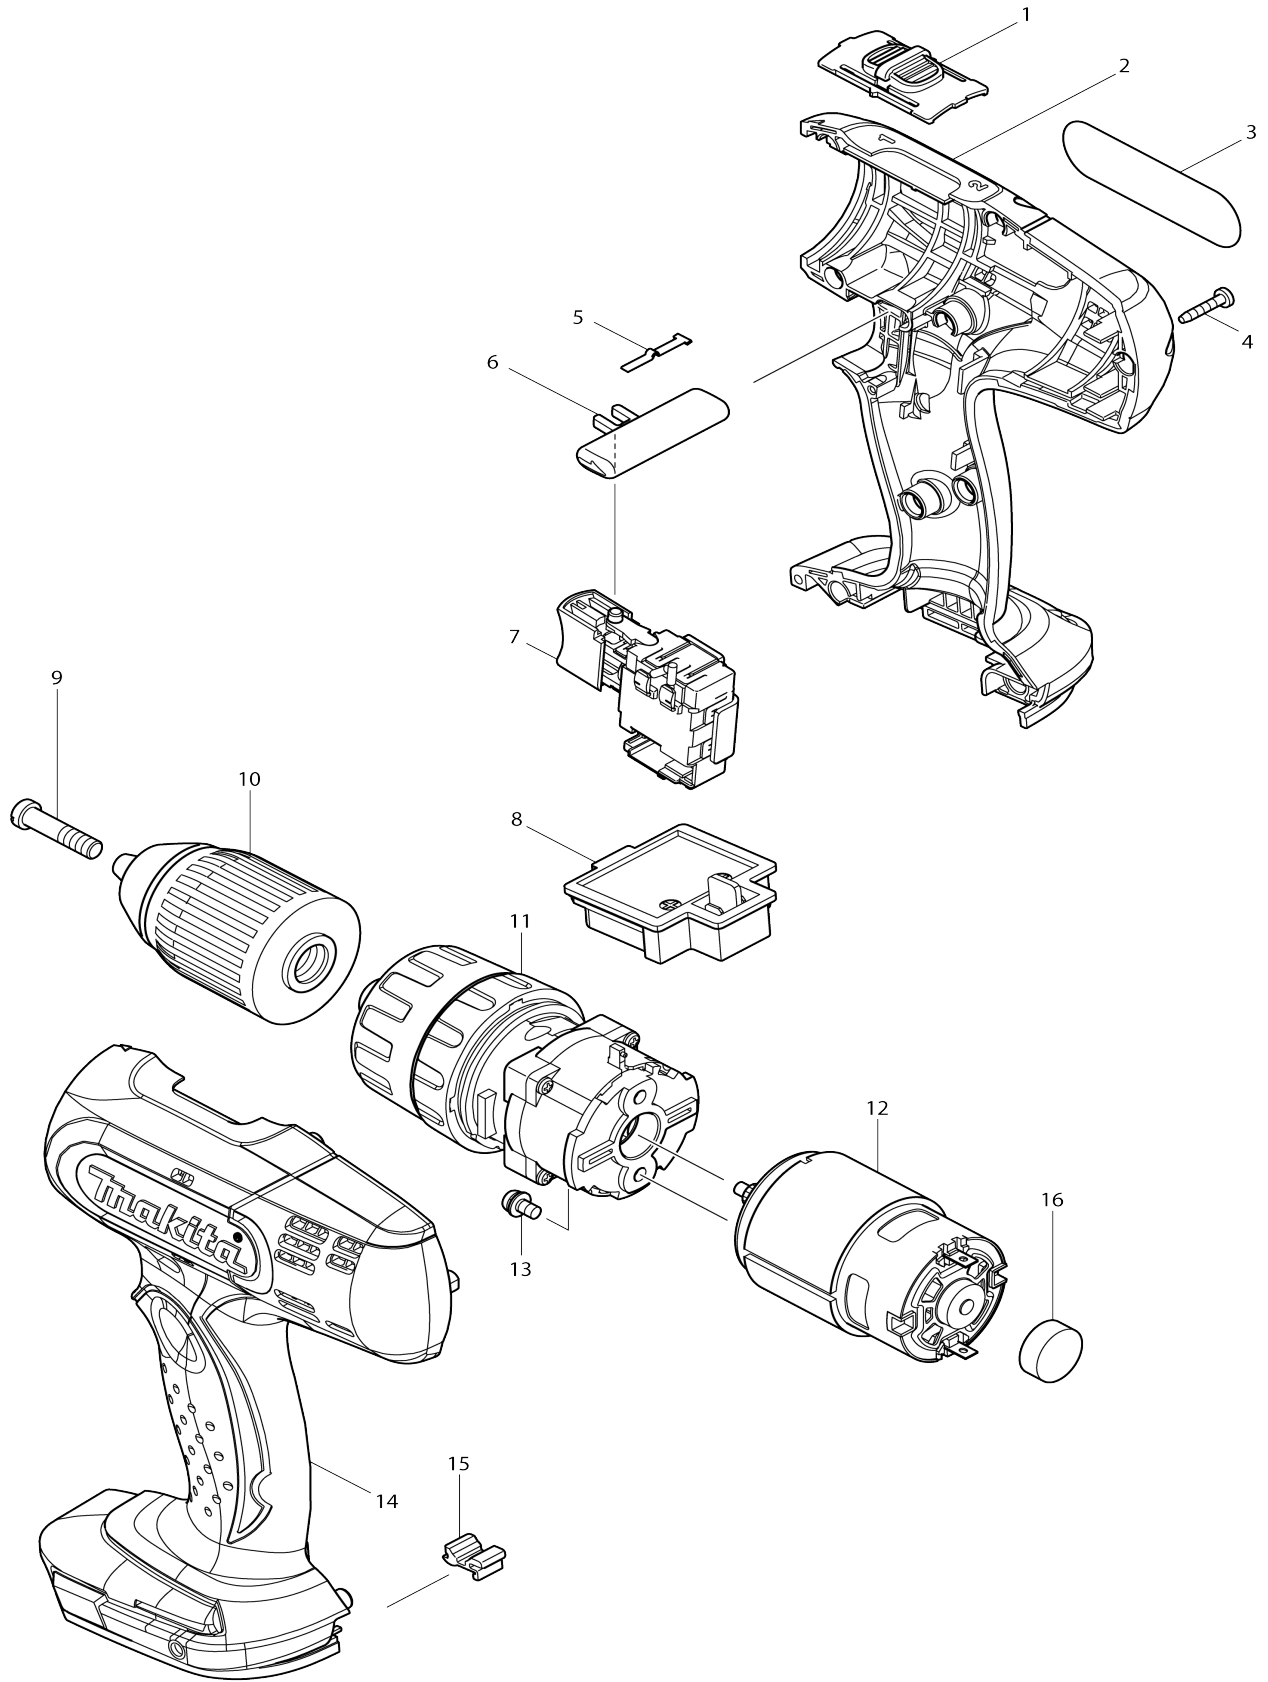

Model No.DHP453 CORDLESS PERCUSSN-DRIVER DRILL